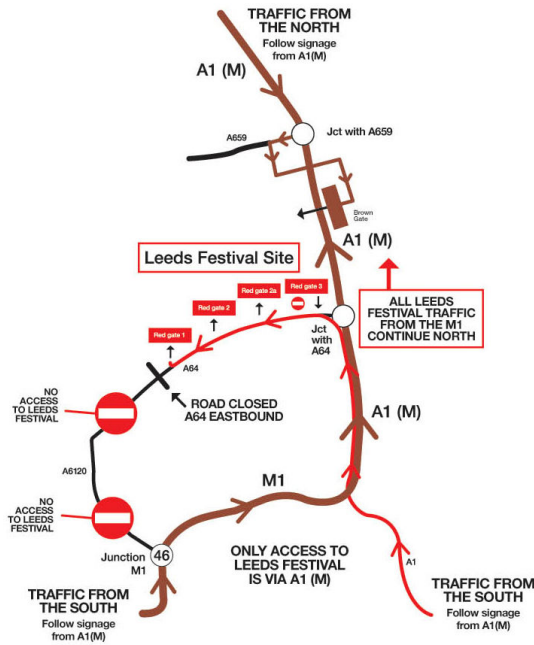

ALL ROUTES TO LEEDS FESTIVAL ARE VIA THE A1 (M). FOLLOW THE SIGNS FROM THE A1 (M)

THURSDAY 27 AUGUST ONLY

PLEASE NOTE: CHANGE OF ROUTING!
DO NOT USE SAT NAVS - FOLLOW SIGNS.
ONLY ACCESS TO LEEDS FESTIVAL IS VIA A1 (M)

ALL ROUTES TO LEEDS FESTIVAL ARE VIA THE A1 (M). FOLLOW THE SIGNS FROM THE A1 (M)

ROUTE TO LEEDS FESTIVAL (ALL OTHER TIMES)

PLEASE NOTE: CHANGE OF ROUTING!
DO NOT USE SAT NAVS - FOLLOW SIGNS.
ONLY ACCESS TO LEEDS FESTIVAL IS VIA A1 (M)