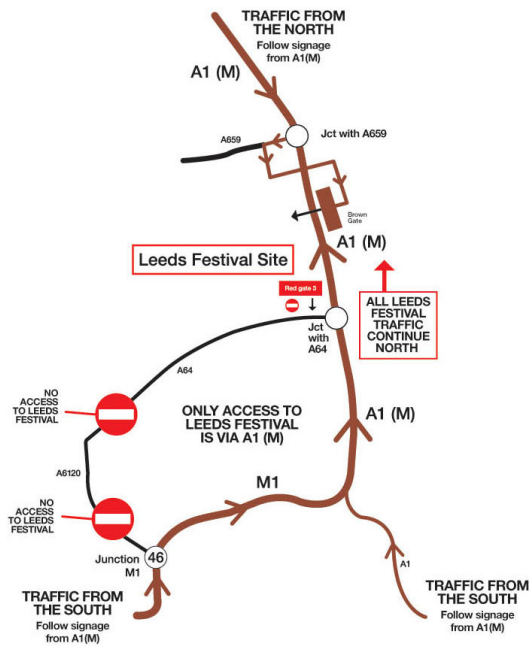

ALL ROUTES TO LEEDS FESTIVAL ARE VIA THE A1 (M). FOLLOW THE SIGNS FROM THE A1 (M)

THURSDAY 27 AUGUST ONLY

PLEASE NOTE: CHANGE OF ROUTING!
DO NOT USE SAT NAVS - FOLLOW SIGNS.
ONLY ACCESS TO LEEDS FESTIVAL IS VIA A1 (M)

ALL ROUTES TO LEEDS FESTIVAL ARE VIA THE A1 (M). FOLLOW THE SIGNS FROM THE A1 (M)

ROUTE TO LEEDS FESTIVAL (ALL OTHER TIMES)

PLEASE NOTE: CHANGE OF ROUTING!
DO NOT USE SAT NAVS - FOLLOW SIGNS.
ONLY ACCESS TO LEEDS FESTIVAL IS VIA A1 (M)